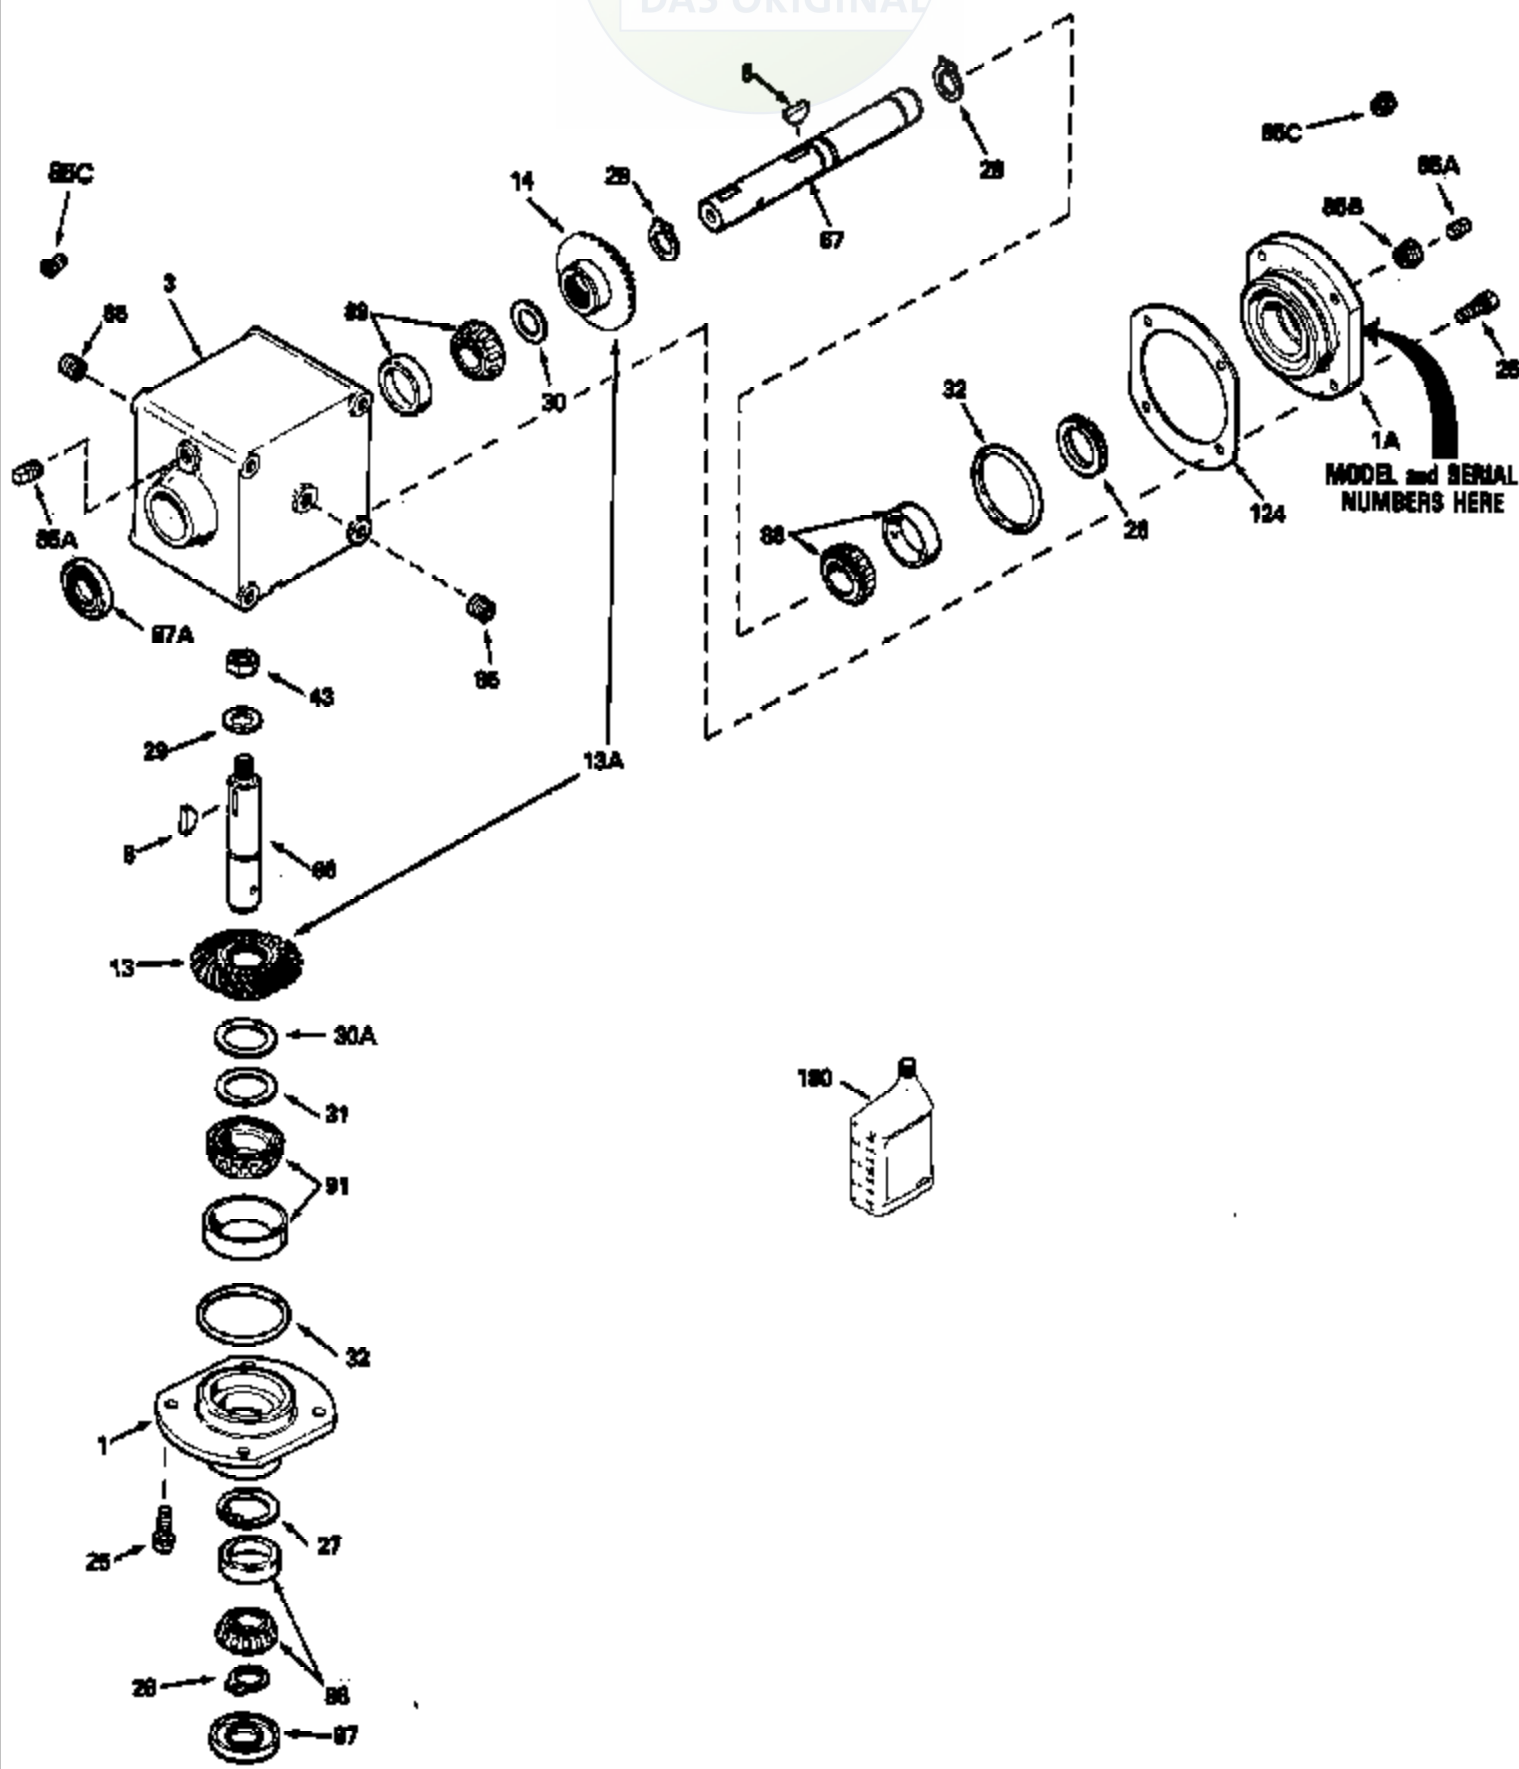

JOIST  
DAS ORIGINAL

ILLUSTRATION SHOWS TYPICAL PARTS ONLY. ORDER BY PART NUMBER. PARTS NOT LISTED ARE SUPPLIED BY OEM.

Ref #	Part Number	Qty	Description
1A	786106		Retainer Cap
1	786104A		Retainer Cap
3	770076		Right Angle Drive Housing
8	792114		Woodruff Key No. 807
13	778177		Bevel Gear (18 teeth)
14	778178		Bevel Gear (27 teeth)
25	792037		Screw, 5/16-18 x 1"
26	780137		Load Ring
27	792112		Retaining Ring
28	792113		Retaining Ring
29	792115		Flat Washer
30	780131		Shim
31	780138	1100-1100-048	Shim Page 2 of 2
32	788063	Peerless	"O" Ring
43	792110A		Hex Jam Nut, 3/4-16
66	776221		Input Shaft (4-7/8" long)
67	776223		Output Shaft (7-1/4" long)
85C	792118		Relief Valve
85A	792039		Pipe Plug, 1/8"
85	792116		Pipe Plug, 1/4-18
87A	788065		Oil Seal
87	788064		Oil Seal
88	780132		Bearing & Cup Ass'y (SEE REPAIR MANUA L)
89	780132		Bearing & Cup Ass'y (SEE REPAIR MANUA L)
91	780134		Bearing & Cup Ass'y (SEE REPAIR MANUA L)
124	780136		Retainer Cap Shim
180	730229A		Gear Oil 80W90